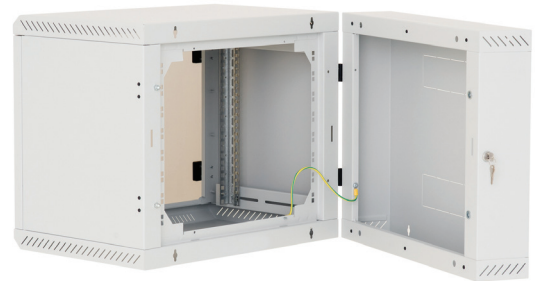

# Two-sectioned, 19” wall-mounted cabinets RBA

P/N: RBA-xx-AD5-CAY-A1

P/N: RBA-xx-AD6-CAY-A1

## Features

- welded construction with IP30 protection
- rear section opening enables an easy access to the installed devices from the backside
- hardened smoked glass door (standard)
- solid steel or perforated door (air permeability 80%) available upon request
- front vertical rails are continually adjustable
- rear vertical fixed rails
- frame of the cabinet and all removable parts are connected with earthing cables
- cable openings covered with breakout-type blanking panels located at the top, bottom and rear part of the cabinet
- protective blanking panel with a brush to seal the cabinet opening against dust penetration (1 pc)
- set of M6 screws and captive nuts (8 pcs)