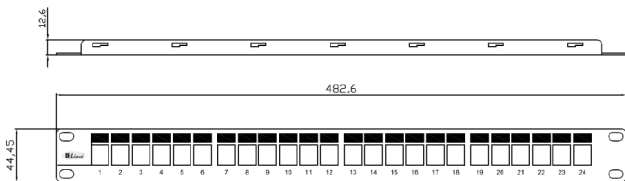

Patch panel, Category 6_A , 24xRJ45/s

P/N: KEP-C6A-S-HD

10
Gigabit

Cat.6_A
interoperable

500
MHz

features

- 24 keystone jacks included (KEJ-C6A-S-HD)
- designed for 19" cabinets
- integrated cable management
- cable ties for gripping (24 pcs)
- set of M6 screws and captive nuts (4 pcs)
- grounding screw and washer (1 pc)

construction

Height	1U (44,5 mm)	
Width	19" (482,6 mm)	
Depth (including cable management)	152 mm	
Material	front face	steel
	cable management	nickel-plated steel, corrosion-resistant
Color	black RAL9005	
Surface	structured, matt	

keystone jack HD (KEJ-C6A-S-HD) mechanical properties

Note: for detailed information see datasheet for keystone jack KEJ-C6A-S-HD

Suitable for installing on	cables with solid wires	from 0,51 to 0,64 mm (AWG 24 - AWG 22)
	cables with stranded wires (special plastic insert)	from AWG 27/7 to AWG 26/7
Required installation depth	10 - 30 mm - sockets with angled faceplates	
	35 mm - sockets with straight faceplates	
Insertion / extraction cycles	min. 750	
Temperature range	operation	-40°C to +70°C
IDC reterminations	min.20	
Contact pin material	phosphor-bronze alloy coated with 50 µ of gold	
IDC contacts material	high strength phosphor-bronze alloy	
IDC contacts plating	100 micron tin alloy	