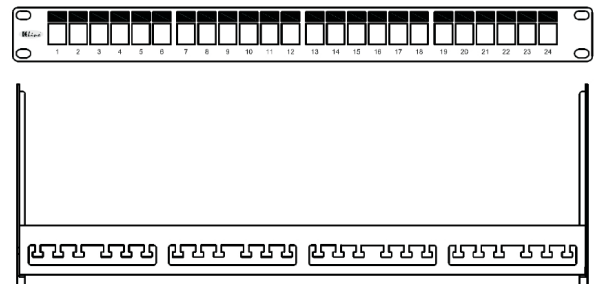

Patch panel, Category 6_A , 24xRJ45/s

P/N: KEP-C6A-S-HD

10
Gigabit

Cat.6_A
interoperable

500
MHz

features

- 24 keystone jacks included (KEJ-C6A-S-HD)
- designed for 19" cabinets
- integrated cable management
- cable ties for gripping (24 pcs)
- set of M6 screws and captive nuts (4 pcs)
- grounding screw and washer (1 pc)

application

- primary (Campus), secondary (Riser), tertiary (Horizontal)
- IEEE 802.3: 10Base-T; 100Base-T; 1000Base-T; 10GBase-T
- IEEE 802.5 16 MB; ISDN; FDDI; ATM
- high bandwidth digital applications with low BER
- multimedia transmissions like digital and analog video and voice

construction

Height	1U (44,5 mm)	
Width	19" (482,6 mm)	
Depth (including cable management)	152 mm	
Material	front face	steel
	cable management	nickel-plated steel, corrosion-resistant
Color	black RAL9005	
Surface	structured, matt	

keystone jack HD (KEJ-C6A-S-HD) mechanical properties

Note: for detailed information see datasheet for keystone jack KEJ-C6A-S-HD

Suitable for installing on	cables with solid wires	from 0,51 to 0,64 mm (AWG 24 - AWG 22)
	cables with stranded wires (special plastic insert)	from AWG 27/7 to AWG 26/7
Required installation depth	10 - 30 mm - sockets with angled faceplates	
	35 mm - sockets with straight faceplates	
Insertion / extraction cycles	min. 750	
Temperature range	operation	-40°C to +70°C
IDC reterminations	min.20	
Contact pin material	phosphor-bronze alloy coated with 50 µ of gold	
IDC contacts material	high strength phosphor-bronze alloy	
IDC contacts plating	100 micron tin alloy	